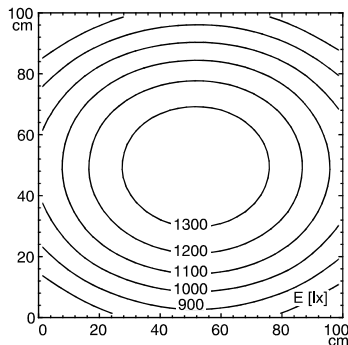

113122000-00609807

fitted with

- work equipment**
- connected load**
- power consumption**
- luminous flux**
- luminous efficacy**
- light distribution**
- light colour**
- color rendering index (CRI)**
- system of protection**
- class of protection**
- technology**
- usage**
- luminaire body**
- lamp cover**
- weight (net)**
- mains supply**

design

- fastening**
- dimension**
- special features**

LED

- Energy efficiency category A+
- without
- 18-30 V; DC
- approx. 42 W
- approx. 3200 lm
- approx. 76 lm/W
- direct
- neutral white, approx. 5000 K
- > 80
- IP 67
- III
- switchable
- external
- aluminium, anodised, aluminium coloured anodised
- screen, clear
- approx. 3.9 kg
- built-in plug
- Serie_763
- mounted version
- L-angle, clamp
- A=1070 mm
- through-wired, Power equipment

Serie_763

illuminance

distance: 100 cm

Em: 1089 lx
 Emax: 1391 lx
 Emin: 703 lx

luminous intensity